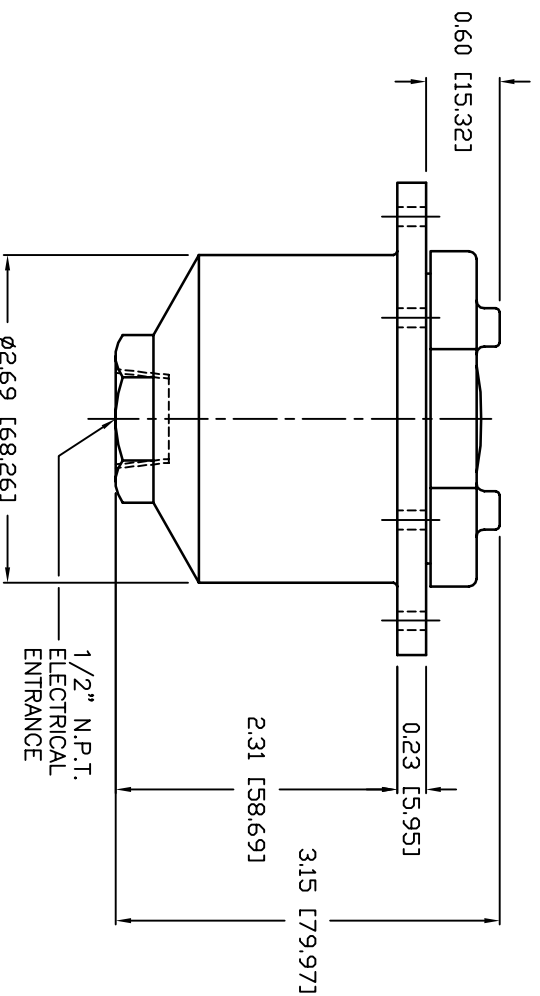

Ø0.16 [Ø3.97] 6-PLACES
EVENLY SPACED ON A
Ø3.31 [Ø84.07] BOLT CIRCLE

TECHNICAL DATA

Electric Power: 6A @125 VOLTS
3A @250 VOLTS

Material: Cast Bronze
Net Weight: 2 Lbs.
Shipping Weight: 3 Lbs.

Price: \$ _____ U.S.D. Net. Ea.
(Valid for 60 days, F.O.B. Two Rivers, WI. U.S.A.)

KAHLENBERG BROS. CO. TWO RIVERS, WI. U.S.A.

OUTLINE DIMENSIONS

WATERTIGHT PUSH BUTTON
3 CONTACT, FLUSH MOUNT,
FIGURE M131-A

DATE	DRWG. NO.	REV.
04/12/01	2-3995	C EMK